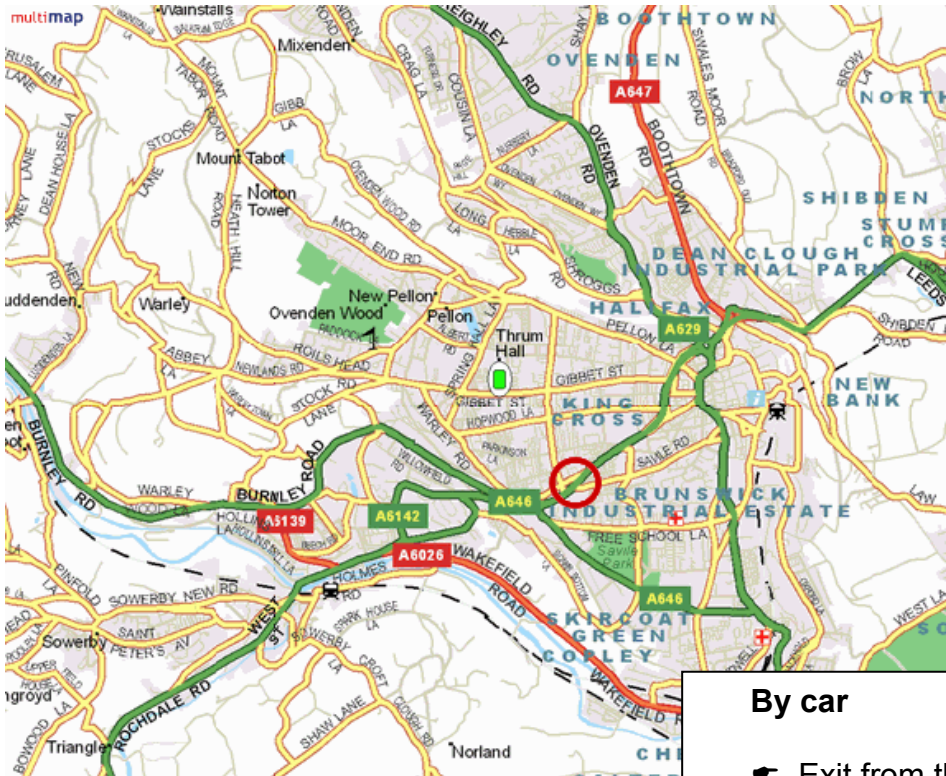

HOW TO FIND US

On foot?

Our office is a 20 minute walk from the Bus Station or the Train Station which are both on Winding Road.

If you arrive by train you could take a bus from the Bus Station to King Cross. Contact Metro on **0113 245 7676**.

Parking

There is parking in our courtyard, free on street parking close by and a pay and display car park nearby.

By car

- Exit from the M62 at Junction 26 – A58 to Halifax (about 6 miles and several sets of lights).
- In Halifax, after the flyover, at the big roundabout take the second, straight on, exit and stay on the A58 (sign posted to Burnley).
- Over the bridges and another flyover at the third set of lights turn right onto Queens Road (sign posted King Cross Shopping Centre).
- After about 50 metres turn right at the cross roads on to King Cross Road.
- Our building is the newish one on the left nearly at the end of the road through some large gates.